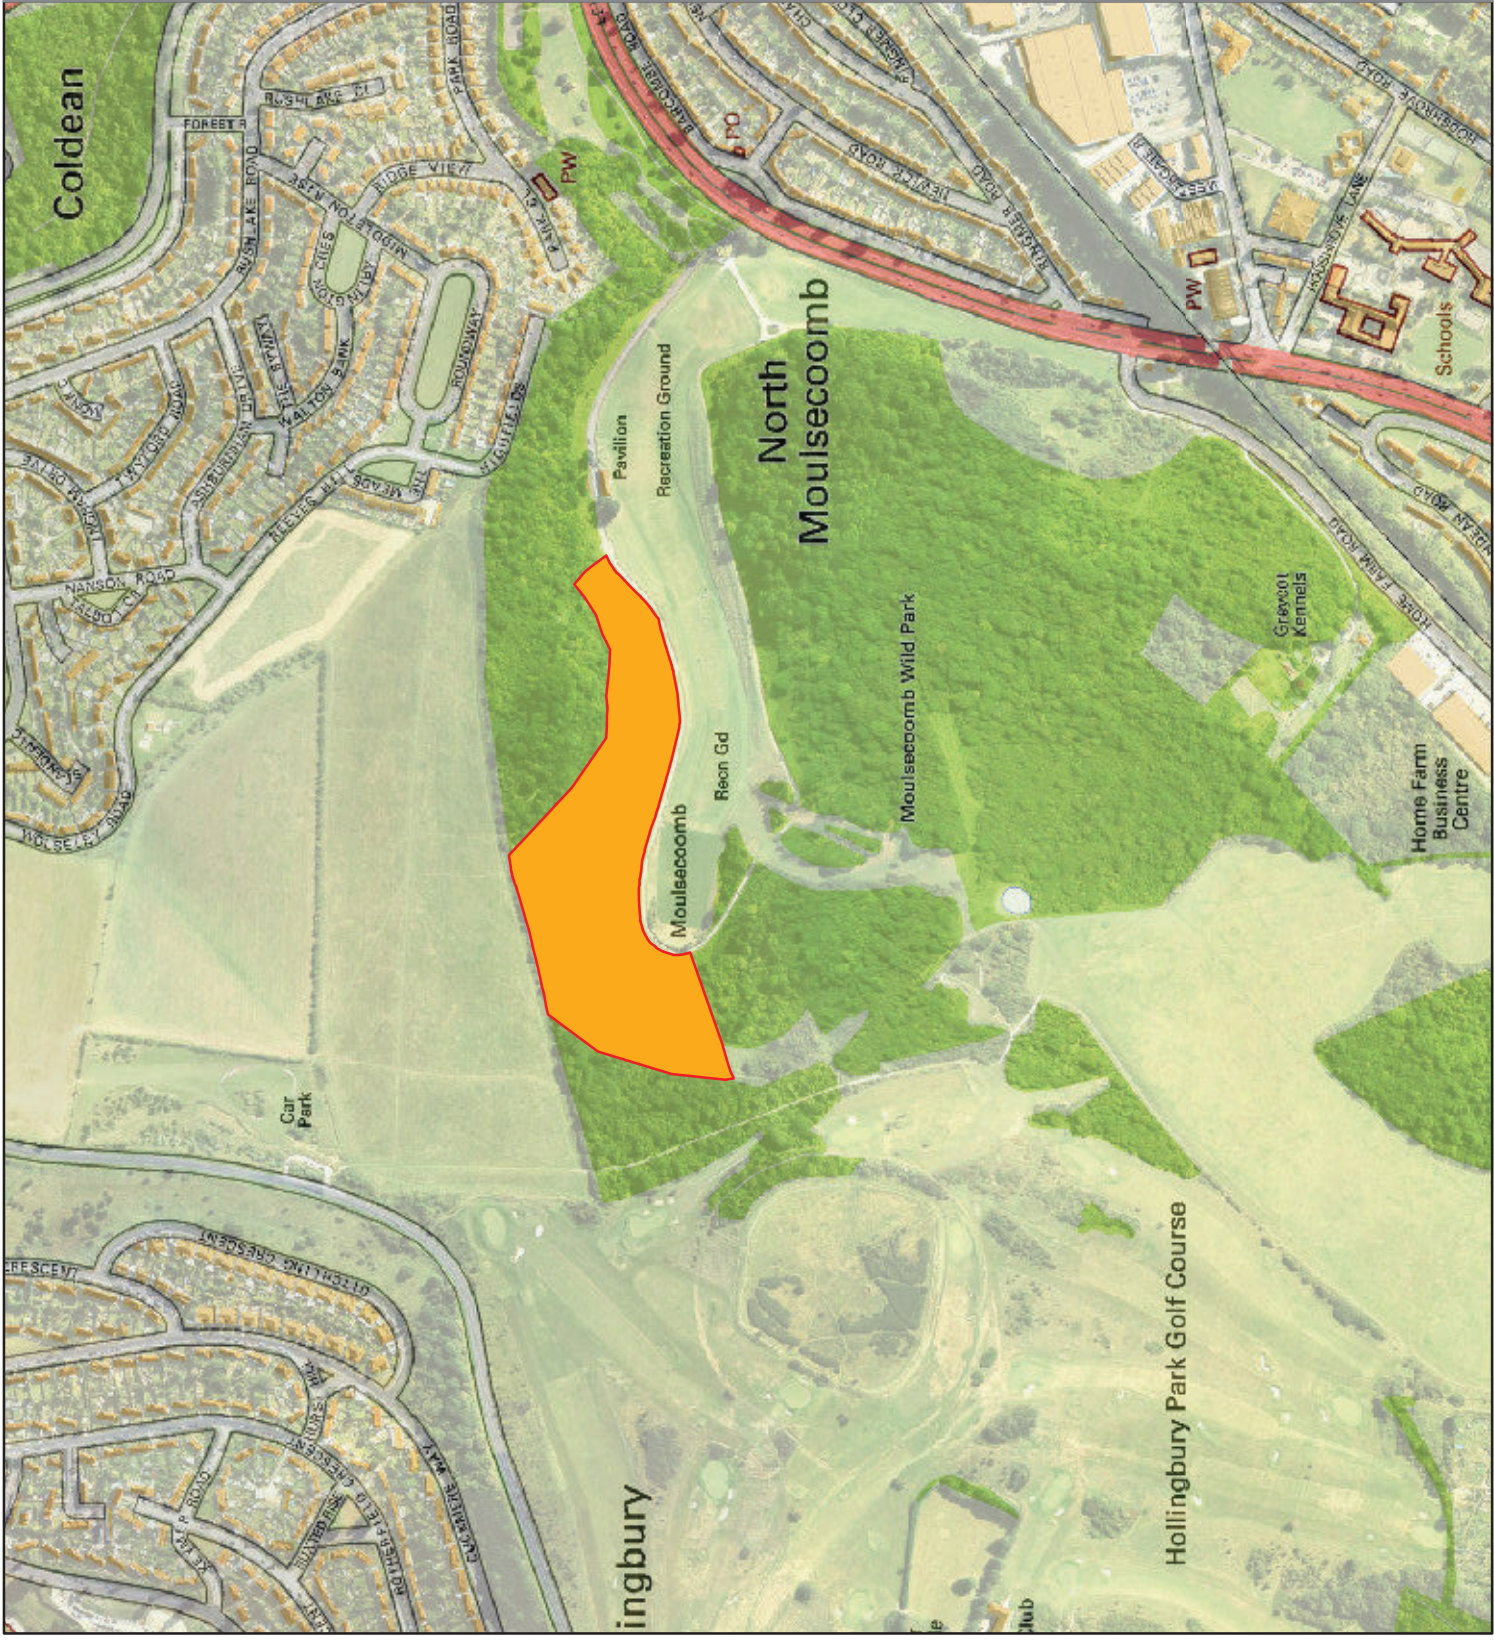

2009/2010 Grazing Plan

Scale: 1:6,000

(c) Crown Copyright. All rights reserved. Licence: 100020999, Brighton & Hove City Council. 2008. Cities Revealed(F) Group. 2008 and Crown Copyright (c) All rights reserved.

2009/2010 Grazing Plan

Scale: 1:5,000

(c) Crown Copyright. All rights reserved. Licence: 100020999, Brighton & Hove City Council, 2008. Cities Revealed(F) copyright by The GeoInformation(F) Group, 2008 and Crown Copyright (c) All rights reserved.

2009/10 Grazing Plan

Scale: 1:11,000

2009/10 Grazing Plan

Scale: 1:7,500

2009/2010 Grazing Plan

(c) Crown Copyright. All rights reserved. Licence: 100020999, Brighton & Hove City Council, 2008. Cities Revealed(F) copyright by The GeoInformation(F) Group, 2008 and Crown Copyright (c) All rights reserved.

2009/2010 Grazing Plan

Scale: 1:7,500

Meters
095805

(c) Crown Copyright. All rights reserved. Licence: 100020999, Brighton & Hove City Council, 2008. Cities Revealed(F) copyright by The GeoInformation(F) Group, 2008 and Crown Copyright (c) All rights reserved.