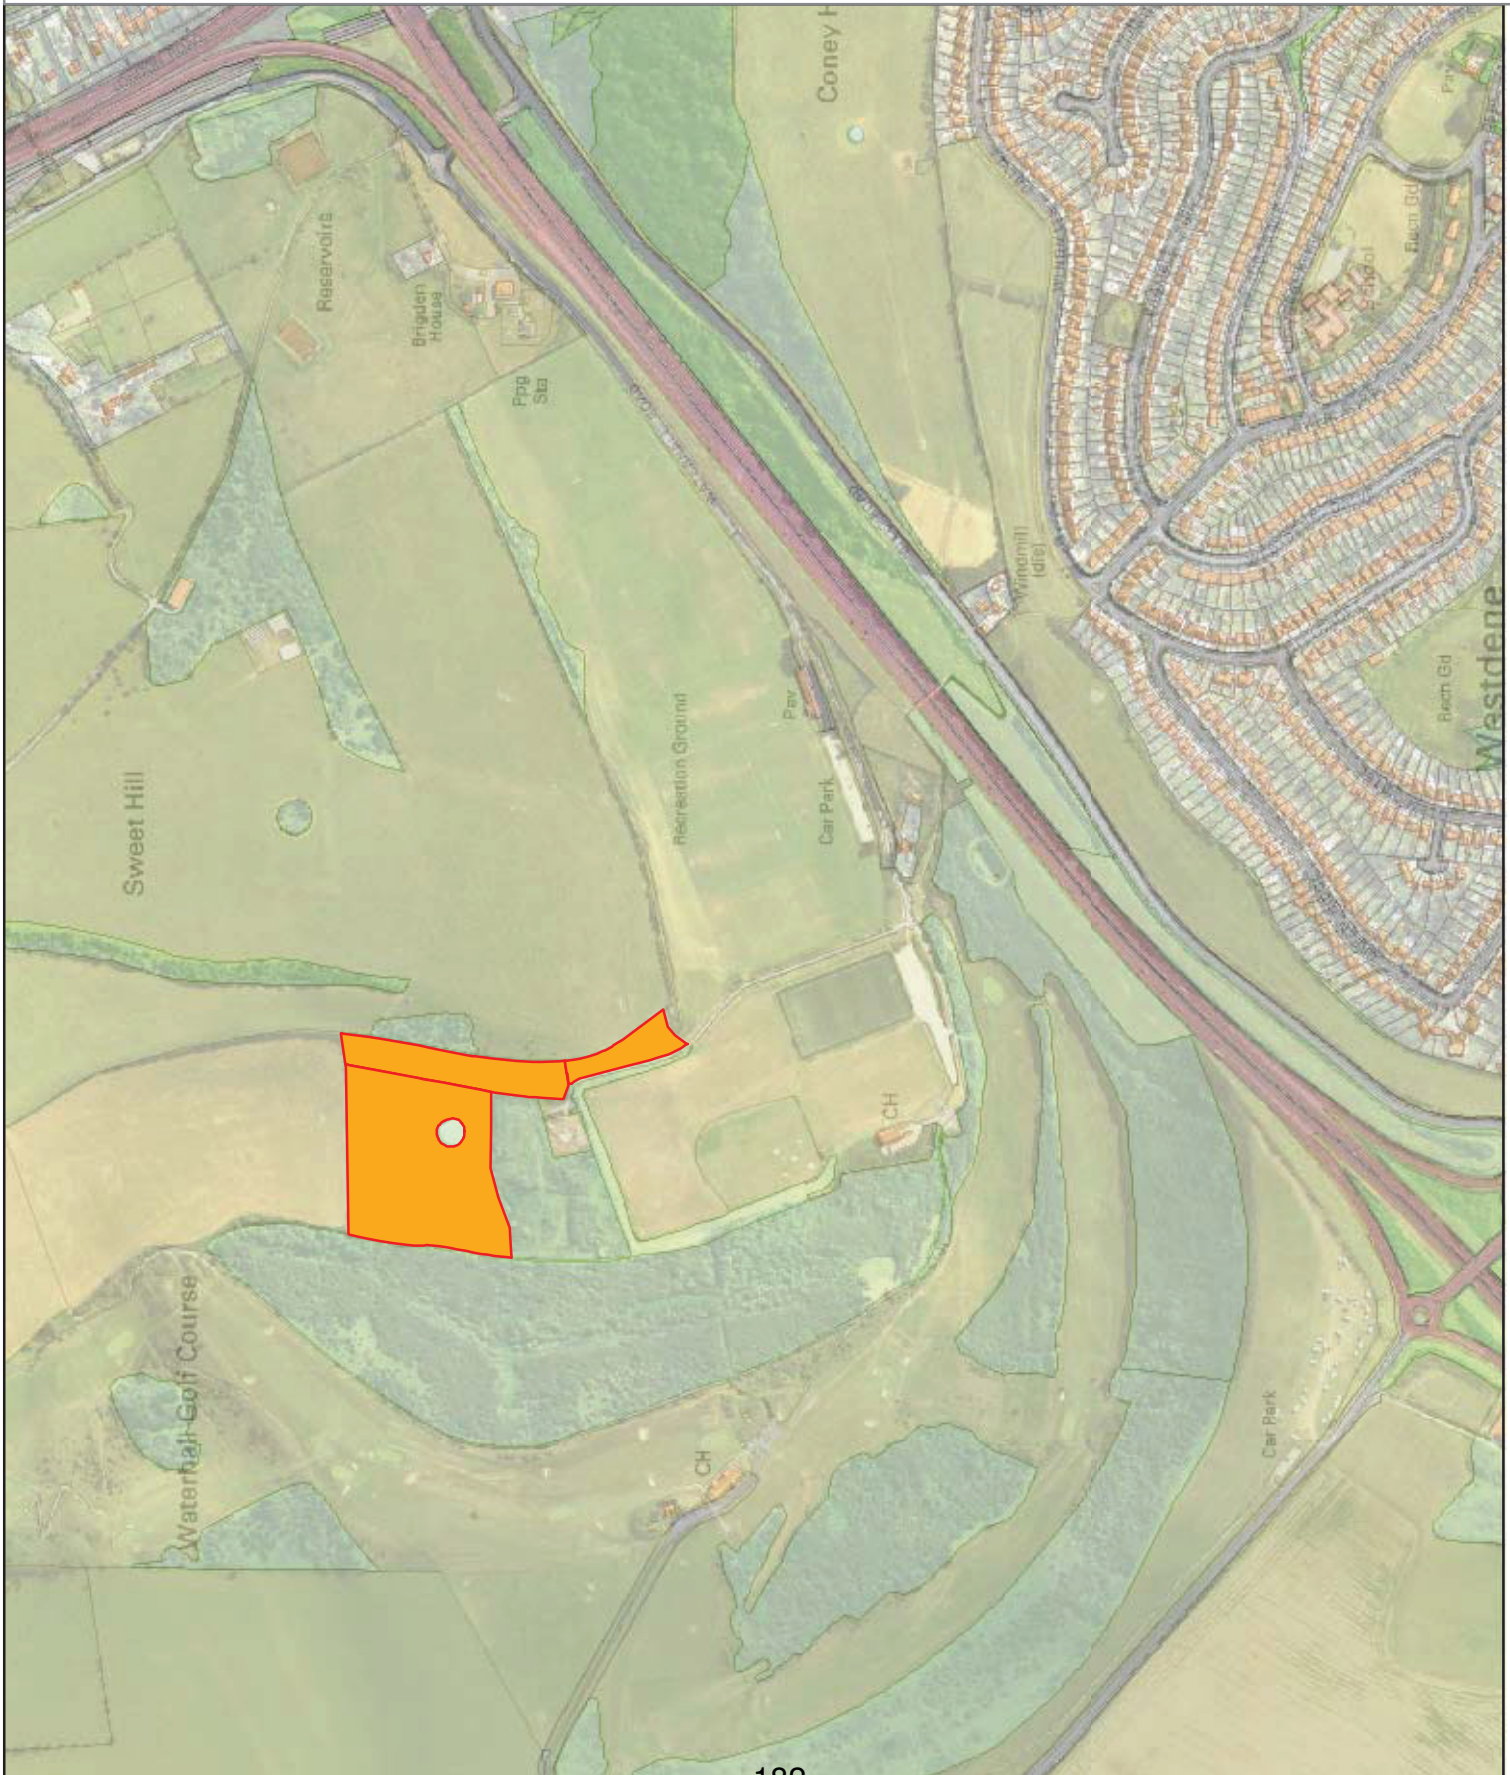

2009/2010 Grazing Plan

Scale: 1:6,000

(c) Crown Copyright. All rights reserved. Licence: 100020999, Brighton & Hove City Council. 2008. Cities Revealed(F) Group. 2008 and Crown Copyright (c) All rights reserved.

2009/2010 Grazing Plan

Scale: 1:5,000

(c) Crown Copyright. All rights reserved. Licence: 100020999, Brighton & Hove City Council, 2008. Cities Revealed(F) copyright by The GeoInformation(F) Group, 2008 and Crown Copyright (c) All rights reserved.

2009/10 Grazing Plan

Scale: 1:11,000

2009/10 Grazing Plan

Scale: 1:7,500

2009/2010 Grazing Plan

(c) Crown Copyright. All rights reserved. Licence: 100020999, Brighton & Hove City Council, 2008. Cities Revealed(F) copyright by The GeoInformation(F) Group, 2008 and Crown Copyright (c) All rights reserved.

2009/2010 Grazing Plan

Scale: 1:7,500

Meters
095805

(c) Crown Copyright. All rights reserved. Licence: 100020999, Brighton & Hove City Council, 2008. Cities Revealed(F) copyright by The GeoInformation(F) Group, 2008 and Crown Copyright (c) All rights reserved.